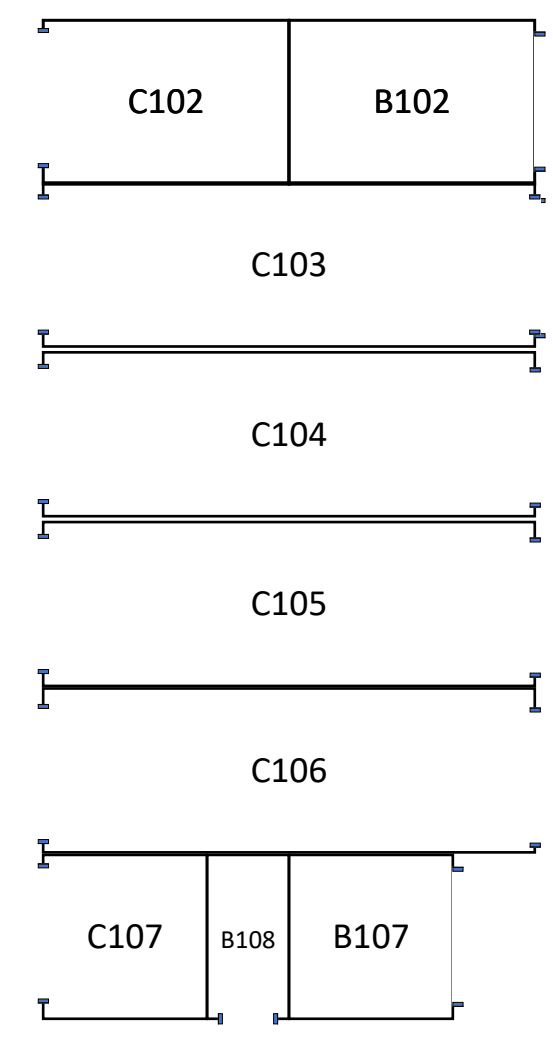

 Access 7 Days a Week

 Electronically Controlled Access

15151 Hwy 231 N
Hazel Green, AL 35750
(256) 813-3035

www.StorageDepotofNorthAlabama.com

26_0407

Floyd Hardin Lane