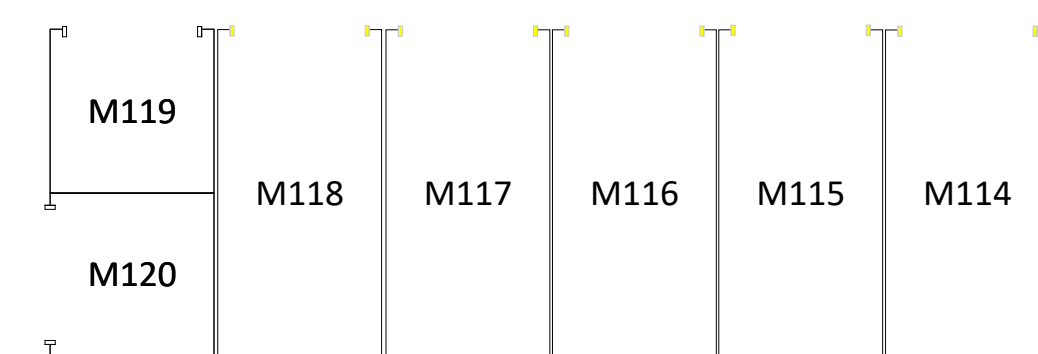

 Access 7 Days a Week

 Electronically Controlled Access

15151 Hwy 231 N
Hazel Green, AL 35750
(256) 813-3035

www.StorageDepotofNorthAlabama.com

26_0407

Floyd Hardin Lane