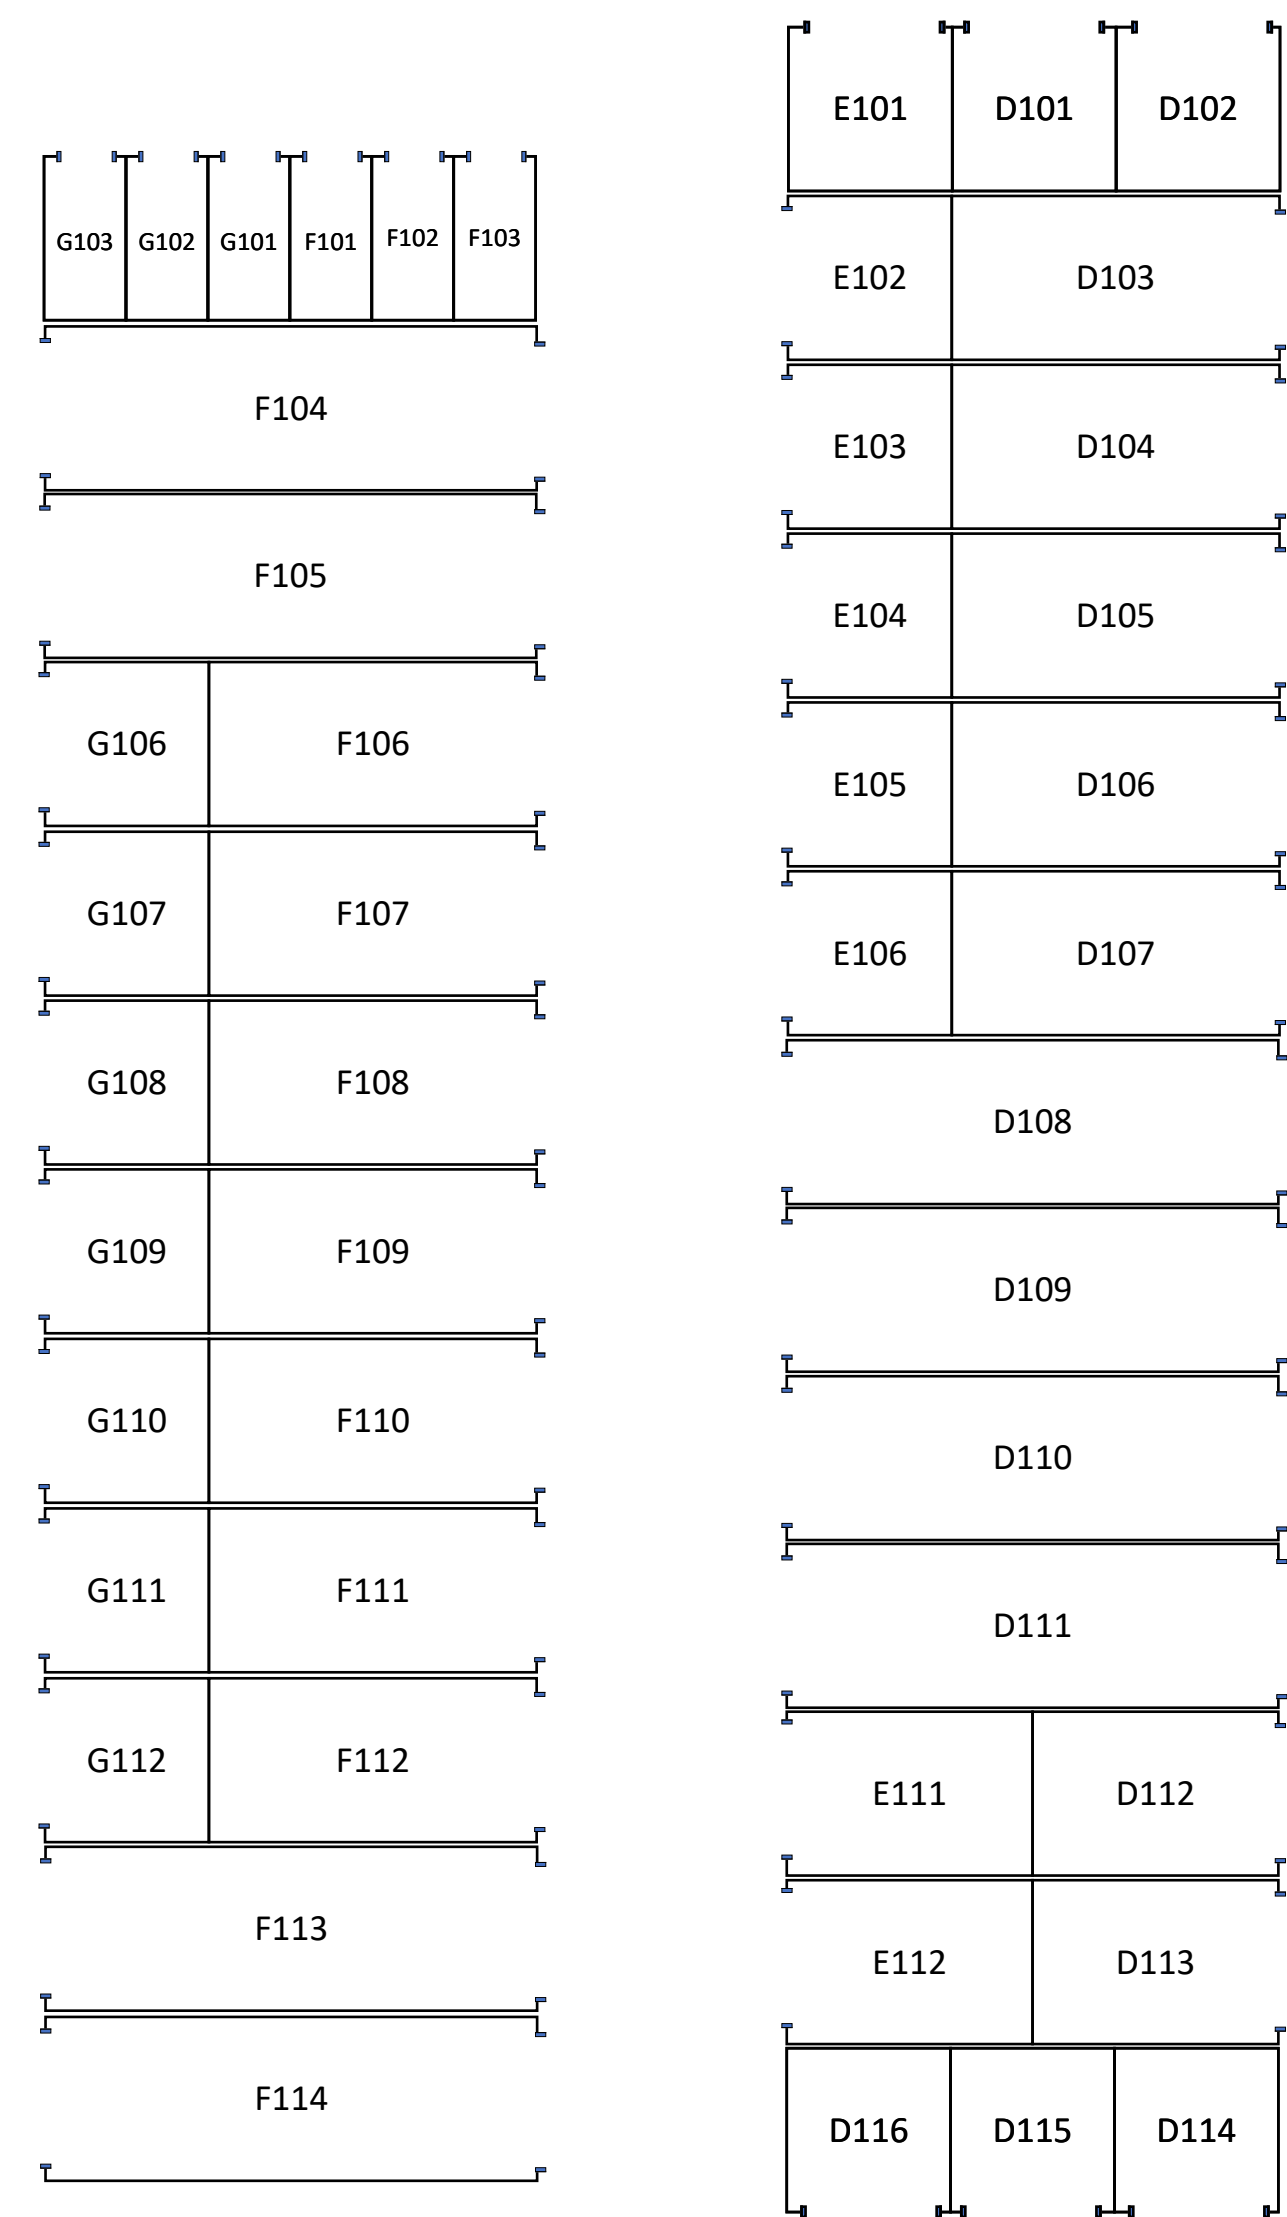

 Access 7 Days a Week

 Electronically Controlled Access

15151 Hwy 231 N
Hazel Green, AL 35750
(256) 813-3035

www.StorageDepotofNorthAlabama.com

26_0407

Floyd Hardin Lane