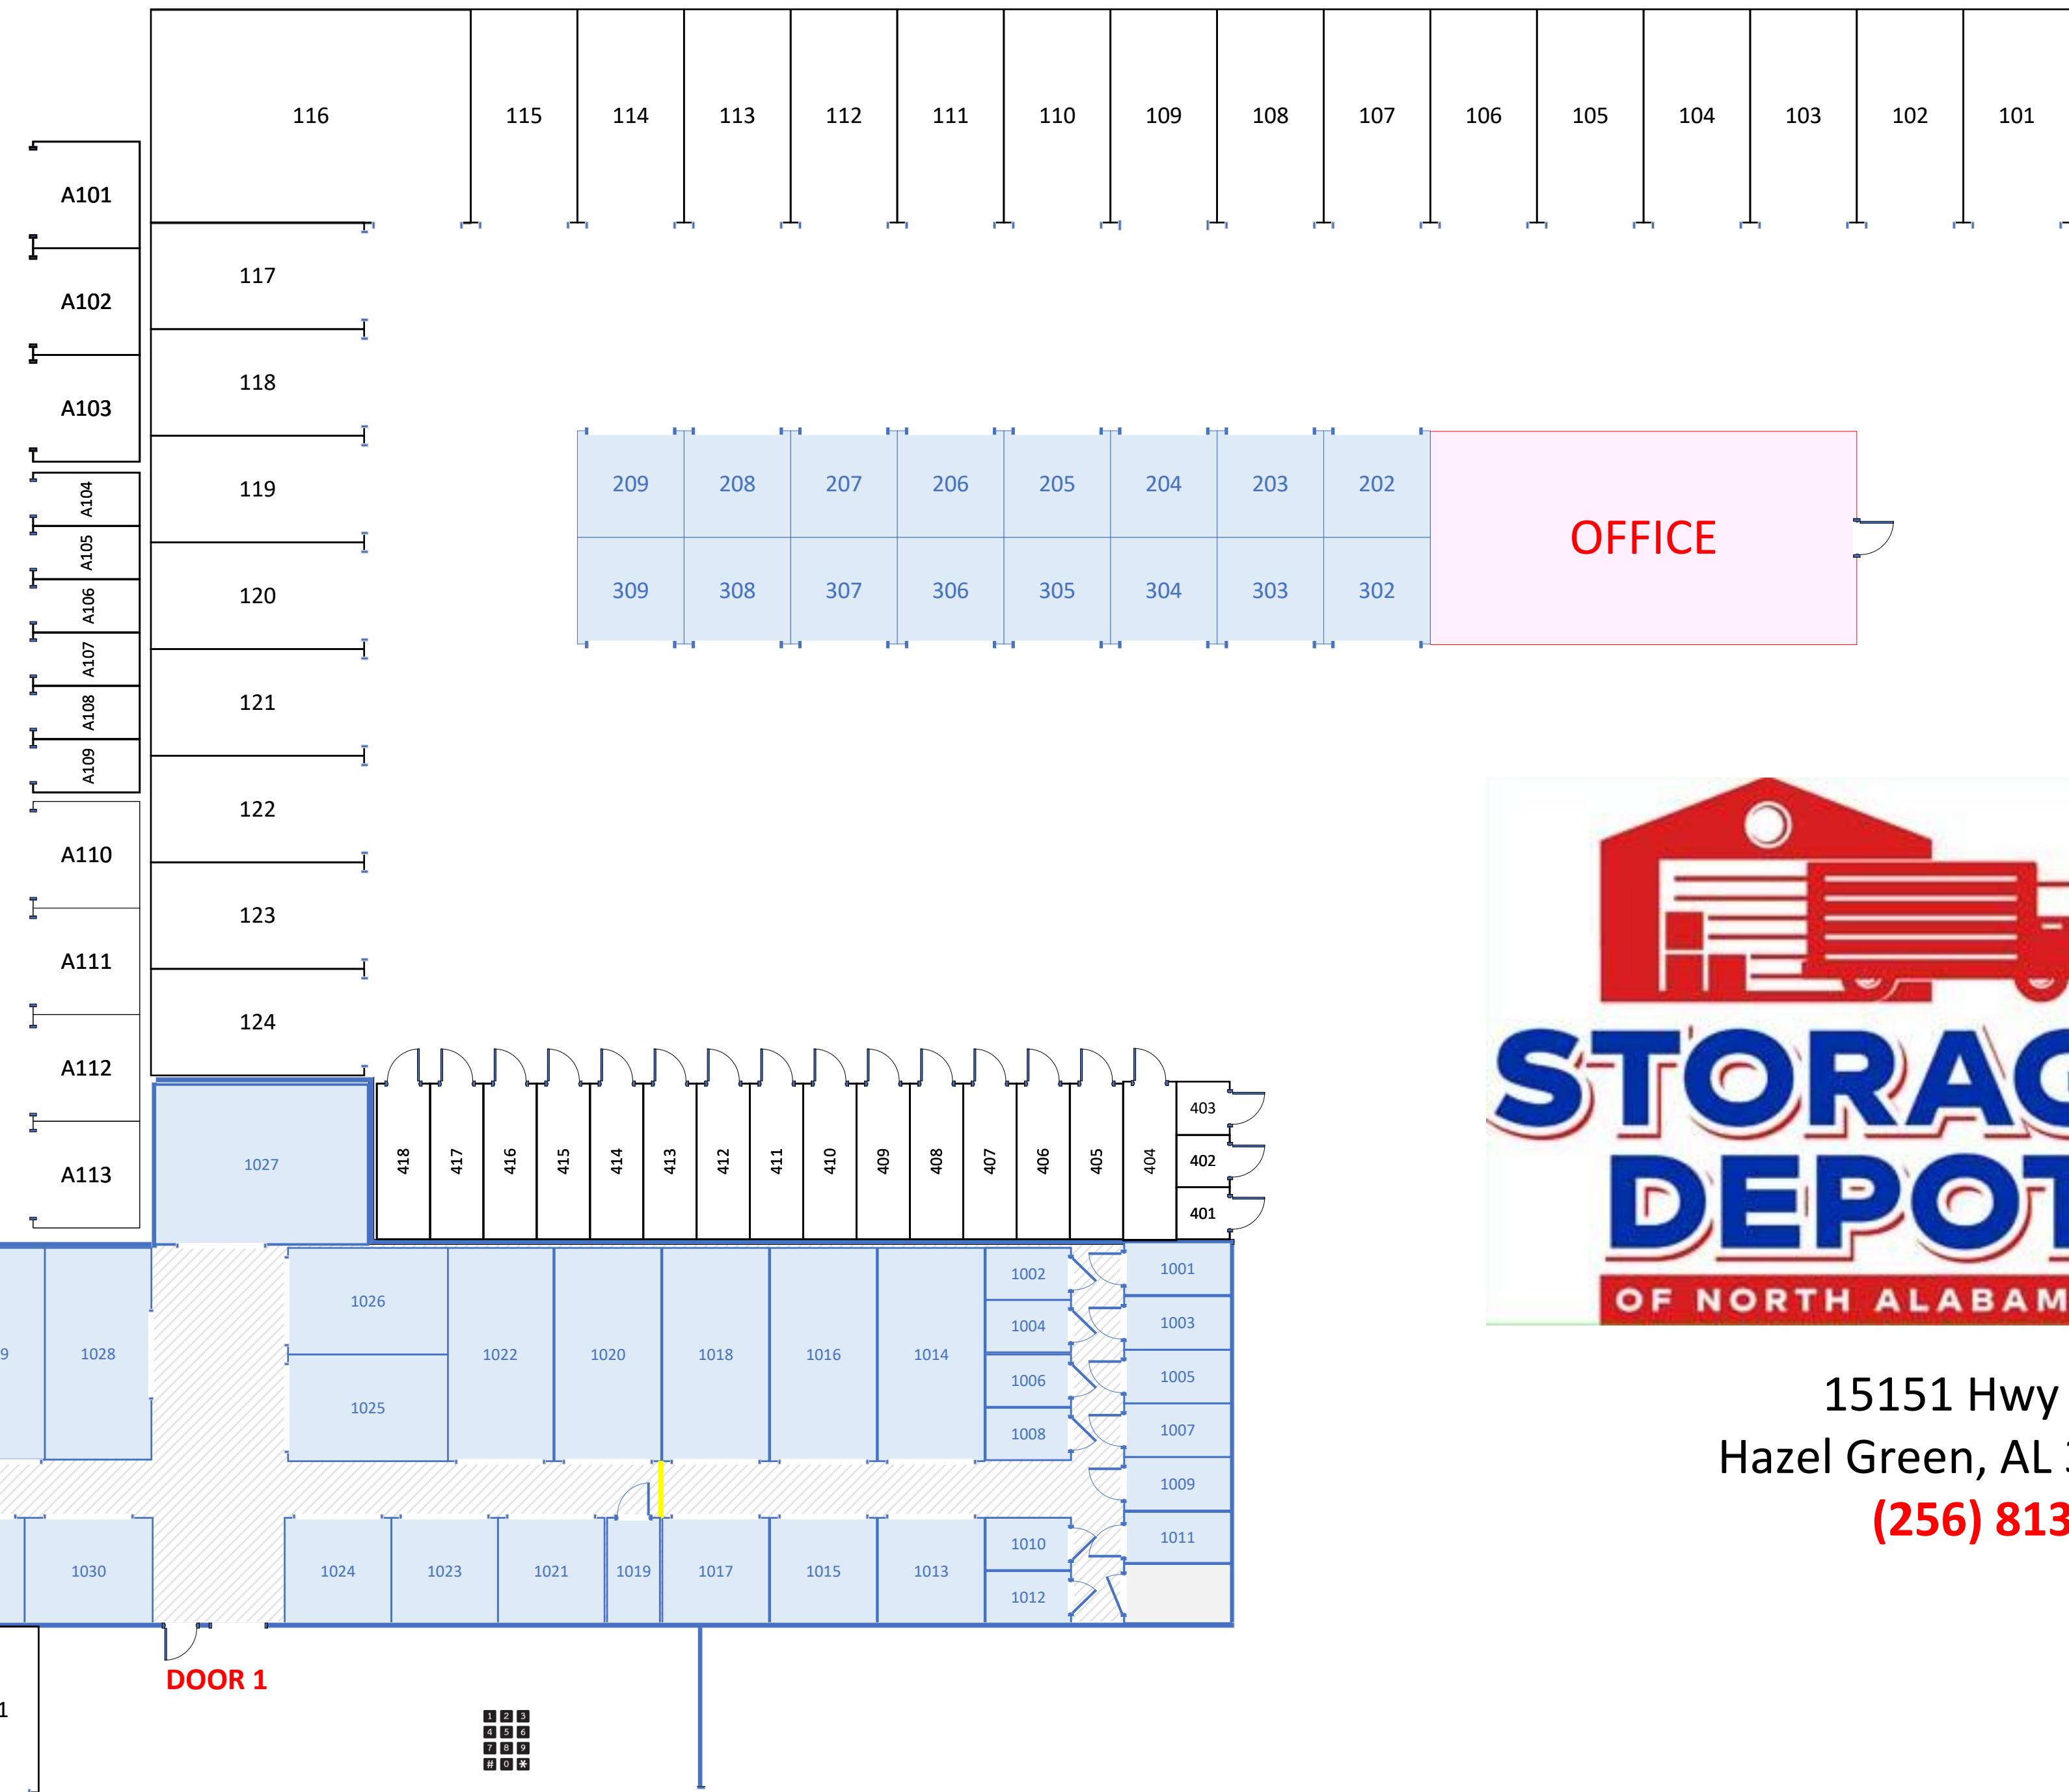

 Access 7 Days a Week

 Electronically Controlled Access

15151 Hwy 231 N
Hazel Green, AL 35750
(256) 813-3035

www.StorageDepotofNorthAlabama.com

26_0407

Floyd Hardin Lane